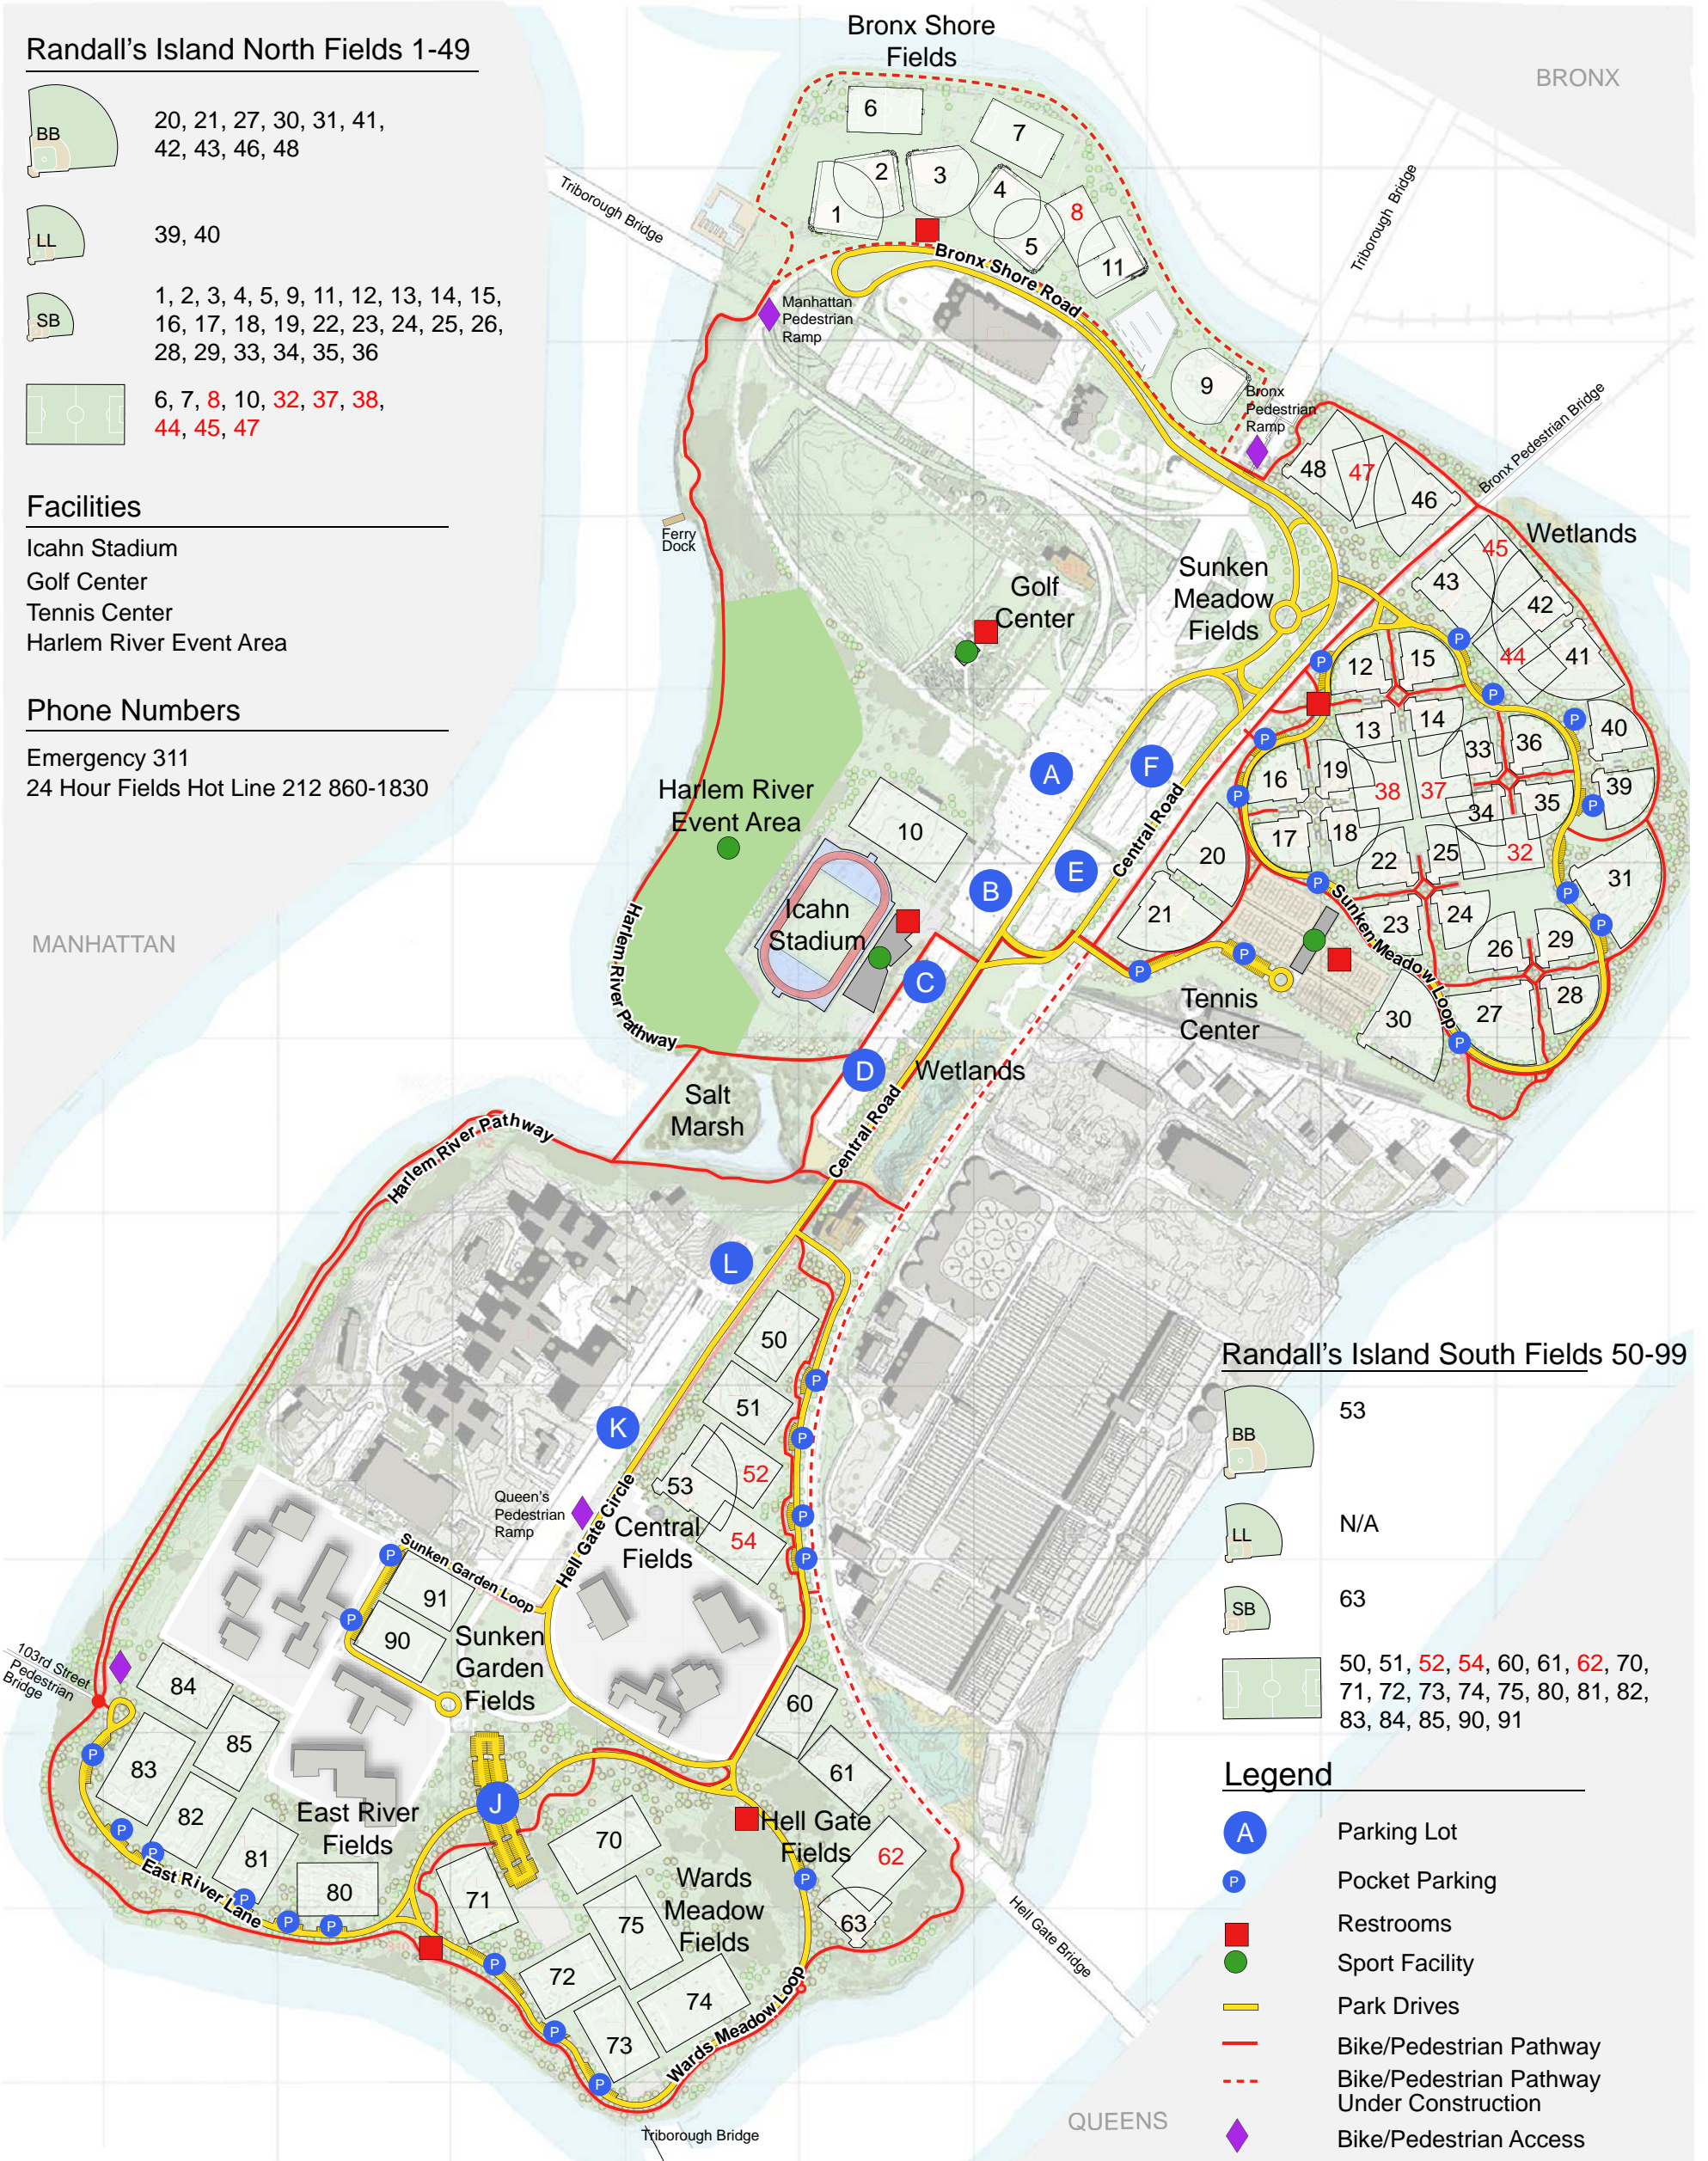

### Randall's Island North Fields 1-49

-  20, 21, 27, 30, 31, 41, 42, 43, 46, 48
-  39, 40
-  1, 2, 3, 4, 5, 9, 11, 12, 13, 14, 15, 16, 17, 18, 19, 22, 23, 24, 25, 26, 28, 29, 33, 34, 35, 36
-  6, 7, 8, 10, 32, 37, 38, 44, 45, 47

### Facilities

- Icahn Stadium
- Golf Center
- Tennis Center
- Harlem River Event Area

### Randall's Island South Fields 50-99

-  53
-  N/A
-  63
-  50, 51, 52, 54, 60, 61, 62, 70, 71, 72, 73, 74, 75, 80, 81, 82, 83, 84, 85, 90, 91

### Legend

-  Parking Lot
-  Pocket Parking
-  Restrooms
-  Sport Facility
-  Park Drives
-  Bike/Pedestrian Pathway
-  Bike/Pedestrian Pathway Under Construction
-  Bike/Pedestrian Access